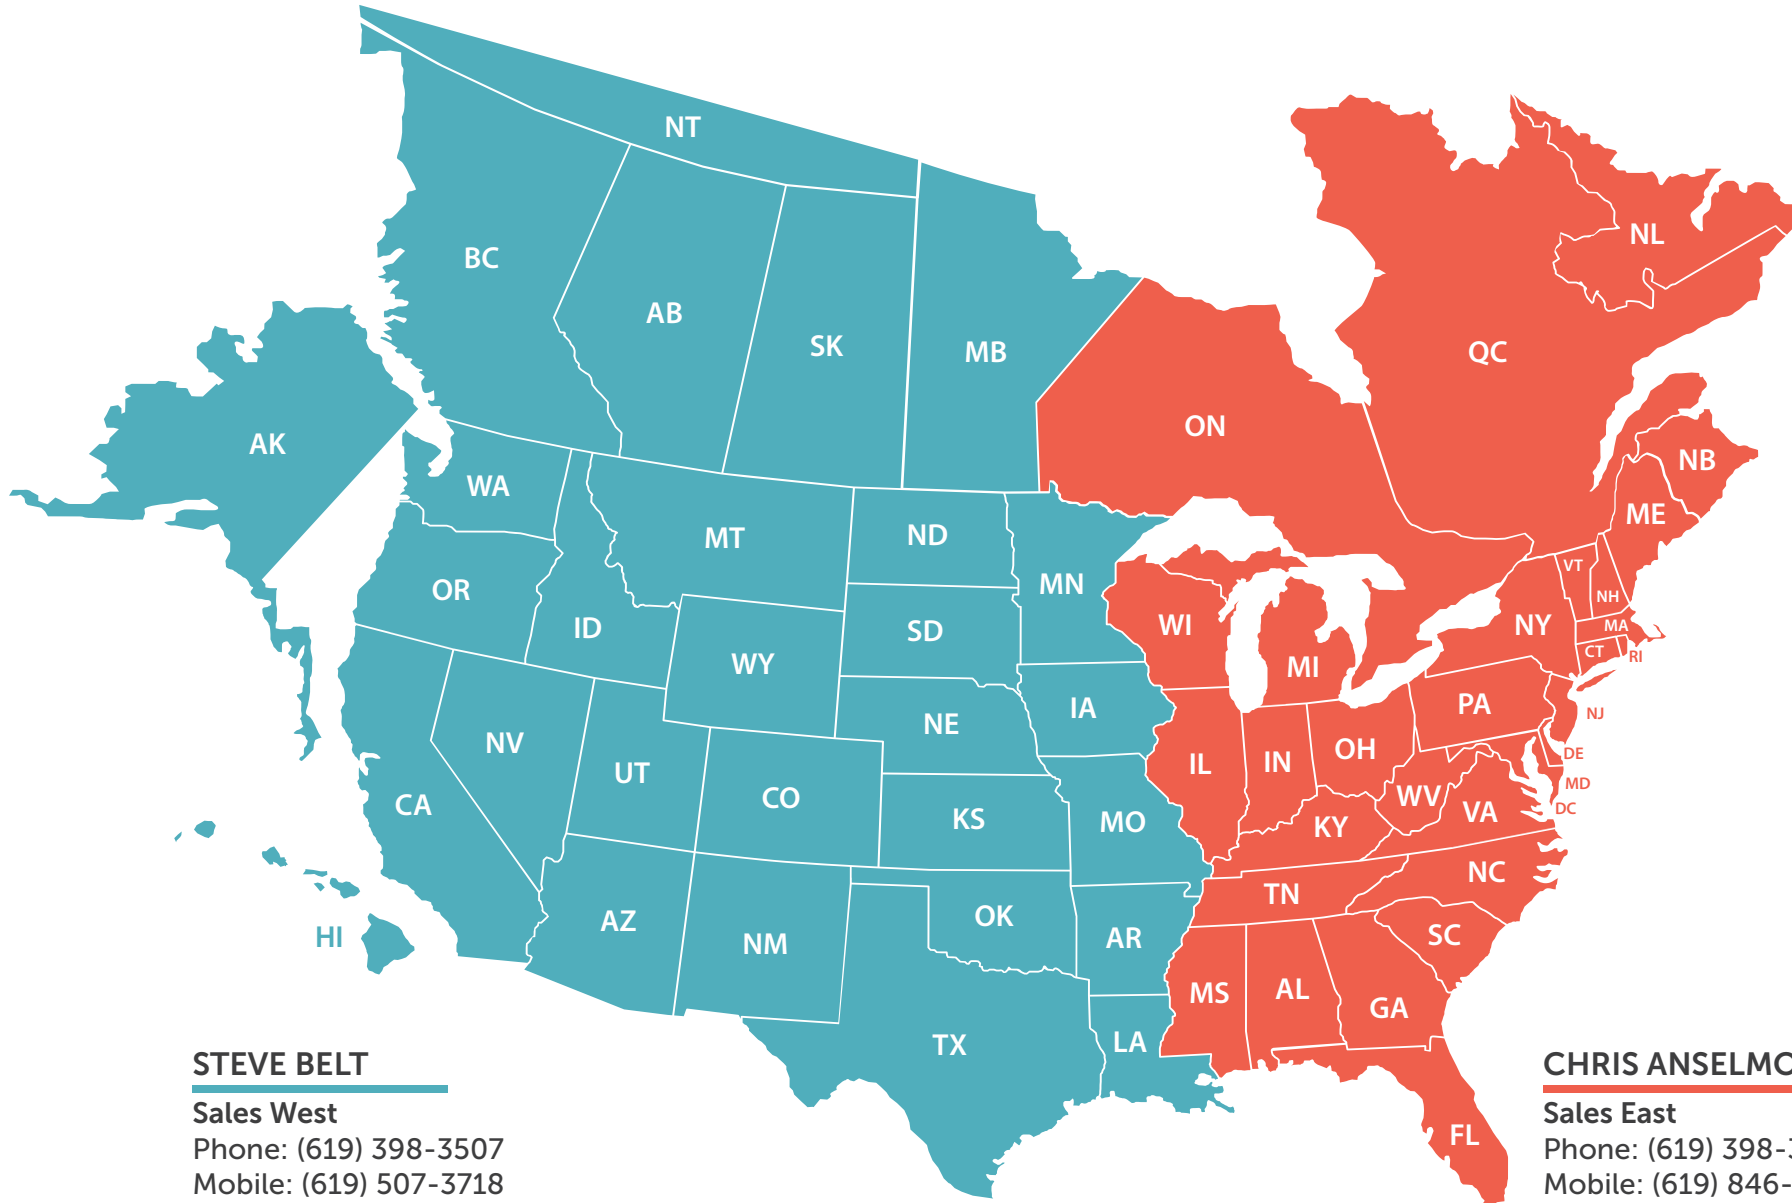

**SOFT-PAK**<sup>™</sup>  
SOFTWARE SOLUTIONS  
A **DOVER** COMPANY

## SALES TERRITORY MAP

### **STEVE BELT**